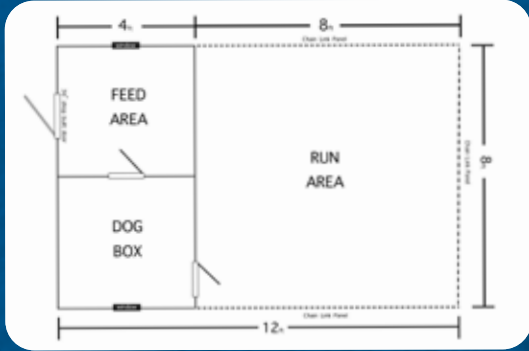

Outdoor Dog Kennels

Outdoor Single Dog Kennel

8x12

$5,785⁰⁰