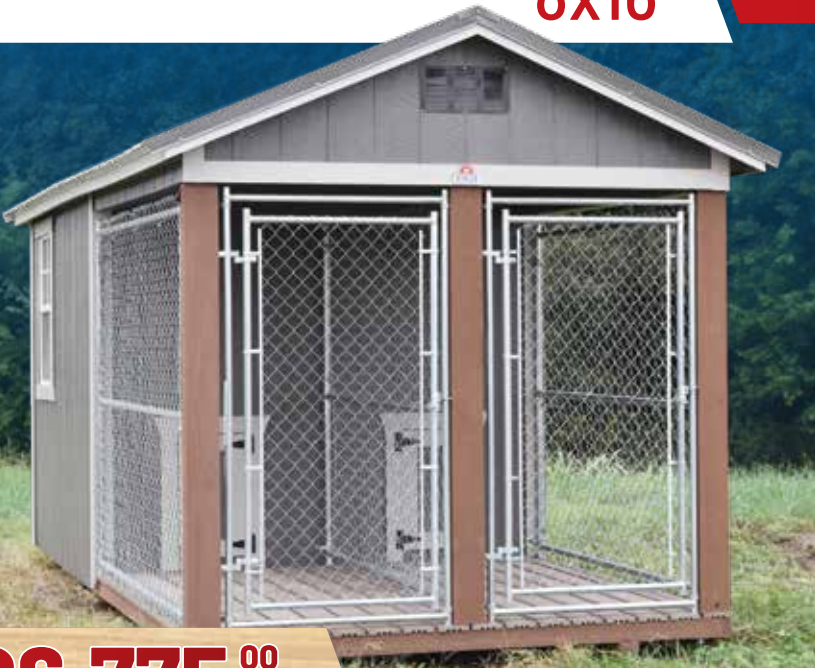

Outdoor Dog Kennels

Outdoor Single Dog Kennel

8x12

\$5,785⁰⁰

W	x	L	Price	36 MO	48 MO	60 MO
8	x	12	\$5,785	\$267.82	\$241.04	\$214.26

Taxes Additional

8x16

Outdoor Double Dog Kennel

The Outdoor Double Dog Kennel is designed to keep your dogs well cared for and safe without worry.

Our craftsmanship and quality construction will provide years of satisfaction. The outdoor run area is separated by the Chain Link Divider which provides a large enclosure for your dogs or puppies of any size.