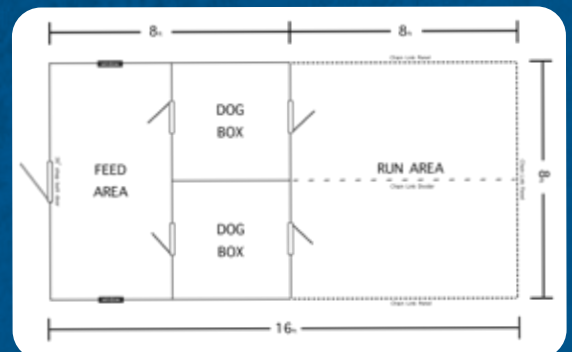

$6,775⁰⁰

W	x	L	Price	36 MO	48 MO	60 MO
8	x	16	$6,775	$313.66	$282.29	$250.93

Taxes Additional